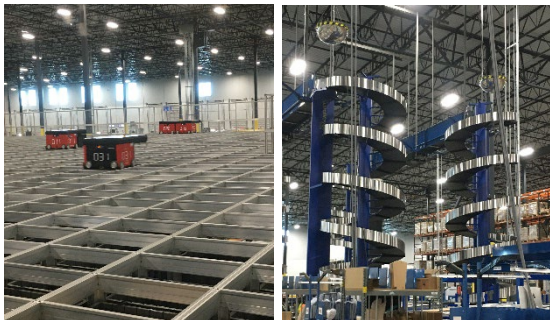

- TAPA
- FTZ

SERVICES PROVIDED

- Inbound Logistics
- Outbound Logistics
- Reverse Logistics

PROPERTY DETAILS

This showcase facility spans 1,003,000 ft.²

MEET THE GENERAL MANAGER

Name: Richard Lomazzo

How long have you worked at syncreon?